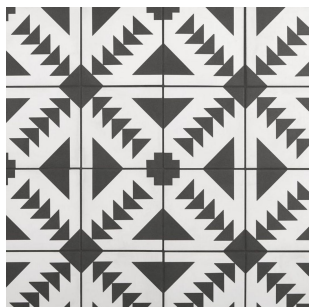

SW 7005  
**Pure White**  
Interior / Exterior  
Locator Number: 255-C1

EXTERIOR/INTERIOR PAINT

2511 WHELESS  
UNIT B  
AUSTIN, TX

MAIN FLOOR – CONCRETE

LOCAL  
LIFE  
DESIGN

# BATH 1

BATH CENTER WALL  
*BLACK GROUT*

60" X 30" SOAKING TUB

BULB WALL SCONCE

PEDESTAL SINK

12" X 24" BRIGHT WHITE CERAMIC  
BATH WALL SURROUND - VERTICAL STACK  
CENTER WALL NICHE - HORIZONTAL STACK  
*AVALANCHE GROUT*

15" X 30" GREY TILE FLOORING  
*PEWTER GROUT*

ROBE/TOWEL HOOKS  
QUANTITY 2